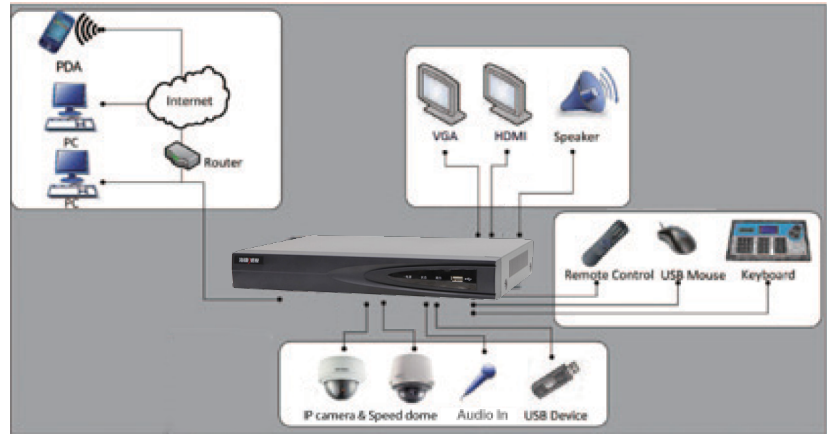

## DS-7604/7608NI-SE/(8)P Embedded NVR

DS-7600NI-SE/P

### Key features

- Up to 8 Integrated PoE Network Interfaces
- Up to 5 Megapixels Resolution Recording
- Up to 8-ch synchronous playback at 4CIF resolution.

### Rear Panel of DS-7604NI-SE/P

1. LAN Network Interface
2. RS-485 Interface
3. 100~240VAC Power Input
4. Power Switch
5. USB Interface
6. GND
7. HDMI Interface
8. VGA Output
9. Audio In
10. Audio Out
11. Network Interfaces with PoE function

### Rear Panel of DS-7608NI-SE/8P

1. LAN Network Interface
2. RS-485 Interface
3. 100~240VAC Power Input
4. Power Switch
5. USB Interface
6. GND
7. HDMI Interface
8. VGA Output
9. Audio In
10. Audio Out
11. Network Interfaces with PoE function